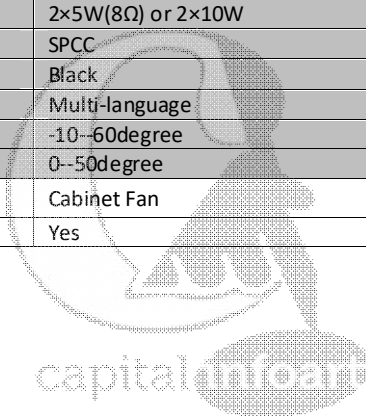

49 Inch High Brightness Android Panel Signage Cloud CMS

System	CPU	RK3288 Quad Core / RK3399 Dual-Core +Quad-Core	CIU-0492N
	RAM	2GB	
	Internal memory	8 GB /16GB	
	Operation system	Android 7.1/10.0	
Display	Panel	49" Direct LED Panel	
	Resolution	1920*1080	
	Viewing Angle	89/89/89/89(L/R/U/D)	
	Contrast Ratio	5000:1	
	Luminance	5000 cdm ²	
	Aspect Ratio	16:9	
Network	WiFi	802.11b/g/n	
	Ethernet	10 /100 Mbps	
	Bluetooth	Bluetooth 4.0	
Interface	L/R Audio Output	1 RCA X2	
	USB	USB host 2.0 x 2	
	Input Voltage	C 100~240v 50/60HZ	
	Standby Power	≤3W/≤180W	
	Earphone	3.5mm	
Media	Video Format	MPEG-1,MPEG-2,MPEG-4,H.265,H.264,VC-1,VP8, etc., support up to 2K	
	Audio Format	MP3/WMA/AAC etc.	
	Photo	JPEG, JPG, PNG, GIF, etc	
Other	Speaker	2×5W(8Ω) or 2×10W	
	Cabinet Material	SPCC	
	Exterior Color	Black	
	Language	Multi-language	
	Storage Temperature	-10--60degree	
	Working Temp	0--50degree	
Accessories	Cooling System	Cabinet Fan	
	User manual	Yes	