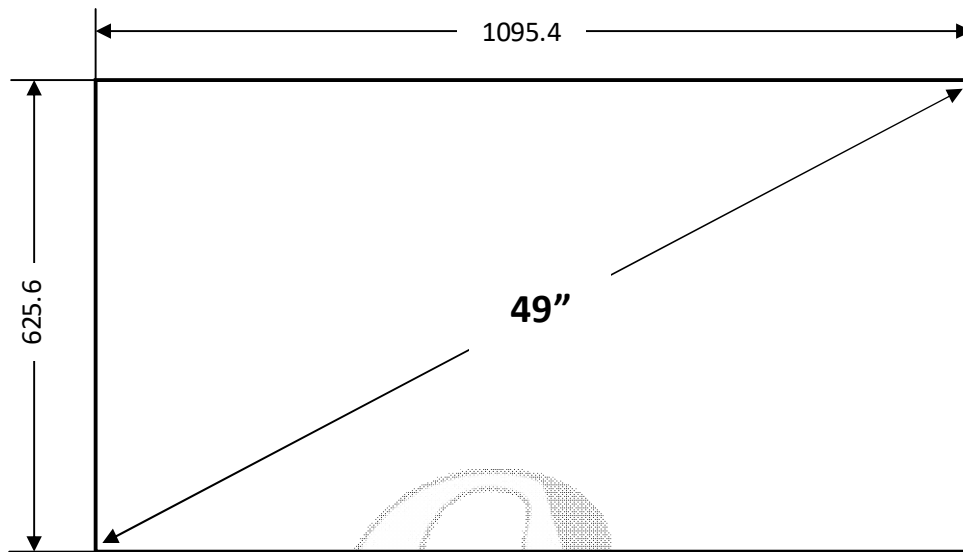

LINE DIAGRAM

For more details please visit us at www.capitalsignage.com | or Call us at +91-90077 73730 | +91-97761 98155 |

Corporate Office : 10 & 11/B Chowringhee Terrace, (Gokhale Road), Kolkata – 700020

Software Division: Room 606, Martin Burn Building, Sector –V, Saltlake, Kolkata - 700091

Factory Division: G1-10/ New, Beledanga Road, Mahestala, Kolkata - 700141